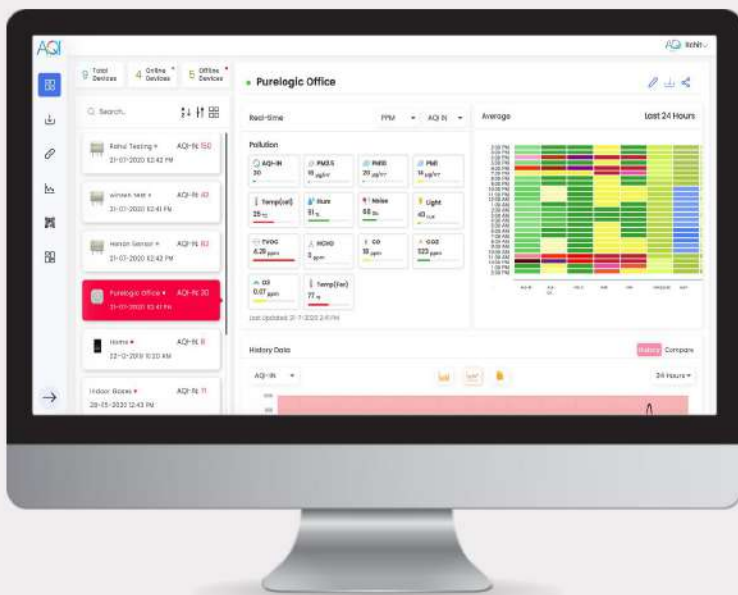

WiFi MOBILE APP ENABLED : Easy access of the data on the website and AQI India mobile application.

Micro SD Card Data Storage Access data anytime

Health Tips For Air Pollution To Get Precautions

WIFI + MOBILE APP

INTEGRATION PERSONALIZED DASHBOARD

Real-time Air Quality Data
Wifi-enabled and easy integration
with the AQI India App

GET IT ON
Google Play

Available on the
App Store

TECHNICAL SPECIFICATION

FEATURES	CAIR+	SQUAIR	SENSIBLE	SENSIBLE+
Temperature	+	+	+	+
Humidity	+	+	+	+
Particulate Matter	+	+	+	+
CO ₂	+	+	+	+
CO	+	+	+	+
TVOC	+ (Calculated)	+	+	+
Formaldehyde (HCHO)	+	+	+	+
O ₃	-	+	+	+
LUX	-	+	+	-
Noise	-	+	-	-
SO ₂	-	+	-	+
NO ₂	-	+	-	+
H ₂ S	-	+	-	+
Ethanol	-	+	-	+
OnBoard Data storage	+	+	+	+
Battery	+	-	-	+